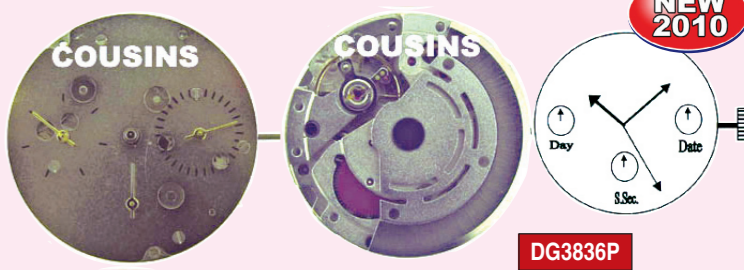

Ø26.00mm

- Height 3.90mm
- Hands: Hour, Minute & Center Seconds
- Date @ 3h
- Manual Mechanical

DG2833M

NEW 2010

Ø26.00mm

- Height 5.87mm
- Hands: Hour, Minute & Small Seconds
- Date @ 3h
- 1 Sub Dial: 9h = 24hr Moon
- Auto Mechanical

DG3806PB

NEW 2010

Ø26.00mm

- Height 6.22mm
- Hands: Hour, Minute & Center Seconds
- 3 Sub Dials: 3h = Date, 6h = Small Seconds, 9h = Day
- Auto Mechanical

DG3836P

NEW 2010

Ø26.00mm

- Height 5.97mm
- Hands: Hour, Minute, Center Seconds & 24hr
- Date @ 3h
- Auto Mechanical
- Gold Colour Plates

8347M

Ø26.00mm

- Height 5.97mm
- Hands: Hour, Minute, Center Seconds & 24hr
- Date @ 3h
- Auto Mechanical
- Steel Plates

CH3804BM

NEW 2010

Ø26.00mm

- Height 6.42mm
- Hands: Hour, Minute & Center Seconds
- 3 Sub Dials: 3h = Date, 6h = 24hr, 9h = Day
- Auto Mechanical

DG4813M

NEW 2010

Ø26.00mm

- Height 5.65mm
- Hands: Hour, Minute & Small Seconds
- 2 Sub Dials: 6h = Small Seconds, 12h = Date
- Auto Mechanical

DG380612DM

NEW 2010

Ø26.00mm

- Height 6.22mm
- Hands: Hour, Minute & Center Seconds
- Date @ 4.5h
- 3 Sub Dials: 3h = Month, 6h = 24hr, 9h = Day
- Auto Mechanical