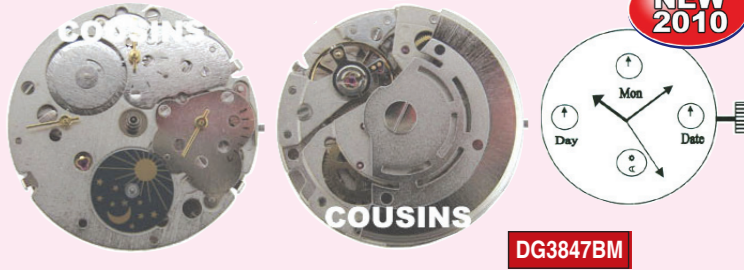

DG3806PB

NEW 2010

Ø26.00mm

- Height 6.22mm
- Hands: Hour, Minute & Center Seconds
- 3 Sub Dials: 3h = Date, 6h = Small Seconds, 9h = Day
- Auto Mechanical

DG3836P

NEW 2010

Ø26.00mm

- Height 5.97mm
- Hands: Hour, Minute, Center Seconds & 24hr
- Date @ 3h
- Auto Mechanical
- Gold Colour Plates

8347M

Ø26.00mm

- Height 5.97mm
- Hands: Hour, Minute, Center Seconds & 24hr
- Date @ 3h
- Auto Mechanical
- Steel Plates

CH3804BM

NEW 2010

Ø26.00mm

- Height 6.42mm
- Hands: Hour, Minute & Center Seconds
- 3 Sub Dials: 3h = Date, 6h = 24hr, 9h = Day
- Auto Mechanical

DG3836M

NEW 2010

Ø26.00mm

- Height 6.02mm
- Hands: Hour, Minute & Center Seconds
- 4 Sub Dials: 3h = Date, 6h = Sun / Moon, 9h = Day, 12h = Month
- Auto Mechanical

DG3847BM

NEW 2010

Ø26.00mm

- Height 5.87mm
- Hands: Hour, Minute, Minute, Small Seconds
- Auto Mechanical

DG4813M

NEW 2010

Ø26.00mm

- Height 5.65mm
- Hands: Hour, Minute & Small Seconds
- 2 Sub Dials: 6h = Small Seconds, 12h = Date
- Auto Mechanical

DG380612DM

NEW 2010

Ø26.00mm

- Height 6.22mm
- Hands: Hour, Minute & Center Seconds
- Date @ 4.5h
- 3 Sub Dials: 3h = Month, 6h = 24hr, 9h = Day
- Auto Mechanical