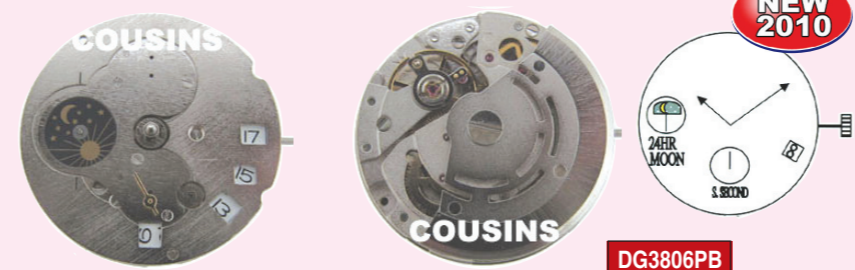

Ø26.00mm

- Height 3.90mm
- Hands: Hour, Minute & Center Seconds
- Date @ 3h
- Manual Mechanical

DG2833M

NEW 2010

Ø26.00mm

- Height 5.87mm
- Hands: Hour, Minute & Small Seconds
- Date @ 3h
- 1 Sub Dial: 9h = 24hr Moon
- Auto Mechanical

DG3806PB

NEW 2010

Ø26.00mm

- Height 6.22mm
- Hands: Hour, Minute & Center Seconds
- 3 Sub Dials: 3h = Date, 6h = Small Seconds, 9h = Day
- Auto Mechanical

DG3836P

NEW 2010

Ø26.00mm

- Height 5.97mm
- Hands: Hour, Minute, Center Seconds & 24hr
- Date @ 3h
- Auto Mechanical
- Gold Colour Plates

CH3804M

NEW 2010

Ø26.00mm

- Height 6.12mm
- Hands: Hour, Minute & Small Seconds
- Date @ 3h
- Small Seconds @ 9h
- Auto Mechanical

3809M

Ø26.00mm

- Height 6.02mm
- Hands: Hour, Minute & Center Seconds
- 4 Sub Dials: 3h = Month, 6h = 24hr, 9h = Day, 12h = Year
- Auto Mechanical

8347M

Ø26.00mm

- Height 5.97mm
- Hands: Hour, Minute, Center Seconds & 24hr
- Date @ 3h
- Auto Mechanical
- Steel Plates

CH3804BM

NEW 2010

Ø26.00mm

- Height 6.42mm
- Hands: Hour, Minute & Center Seconds
- 3 Sub Dials: 3h = Date, 6h = 24hr, 9h = Day
- Auto Mechanical