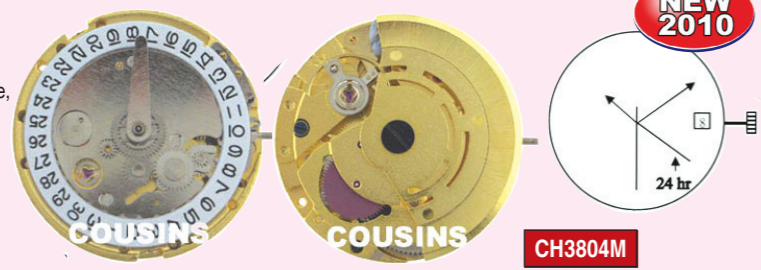

Ø26.00mm

- Height 3.90mm
- Hands: Hour, Minute & Center Seconds
- Date @ 3h
- Manual Mechanical

DG2833M

NEW 2010

Ø26.00mm

- Height 5.87mm
- Hands: Hour, Minute & Small Seconds
- Date @ 3h
- 1 Sub Dial: 9h = 24hr Moon
- Auto Mechanical

DG3806PB

NEW 2010

Ø26.00mm

- Height 6.22mm
- Hands: Hour, Minute & Center Seconds
- 3 Sub Dials: 3h = Date, 6h = Small Seconds, 9h = Day
- Auto Mechanical

DG3836P

NEW 2010

Ø26.00mm

- Height 5.97mm
- Hands: Hour, Minute, Center Seconds & 24hr
- Date @ 3h
- Auto Mechanical
- Gold Colour Plates

CH3804M

NEW 2010

Ø26.00mm

- Height 6.12mm
- Hands: Hour, Minute & Small Seconds
- Date @ 3h
- Small Seconds @ 9h
- Auto Mechanical

3809M

Ø26.00mm

- Height 6.02mm
- Hands: Hour, Minute & Center Seconds
- 4 Sub Dials: 3h = Month, 6h = 24hr, 9h = Day, 12h = Year
- Auto Mechanical

8347M

Ø26.00mm

- Height 5.97mm
- Hands: Hour, Minute, Center Seconds & 24hr
- Date @ 3h
- Auto Mechanical
- Steel Plates

CH3804BM

NEW 2010

Ø26.00mm

- Height 6.42mm
- Hands: Hour, Minute & Center Seconds
- 3 Sub Dials: 3h = Date, 6h = 24hr, 9h = Day
- Auto Mechanical