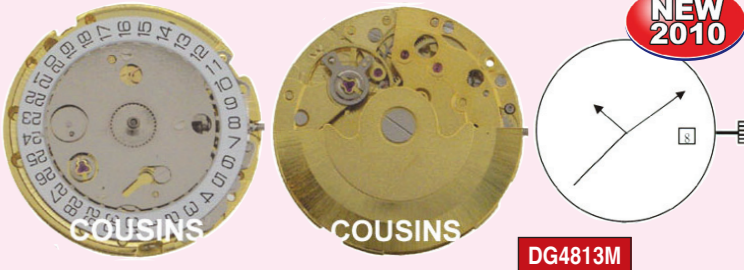

DG3806PB

NEW 2010

Ø26.00mm

- Height 6.22mm
- Hands: Hour, Minute & Center Seconds
- 3 Sub Dials: 3h = Date, 6h = Small Seconds, 9h = Day
- Auto Mechanical

DG3836P

NEW 2010

Ø26.00mm

- Height 5.97mm
- Hands: Hour, Minute, Center Seconds & 24hr
- Date @ 3h
- Auto Mechanical
- Gold Colour Plates

8306M

Ø26.00mm

- Height 6.22mm
- Hands: Hour, Minute & Center Seconds
- Date @ 3h
- 3 Sub Dials: 3h = Month, 6h = 24hr, 9h = Day
- Auto Mechanical

38063M

Ø26.00mm

- Height 4.60mm
- Hands: Hour, Minute & Center Second
- Date @ 3h
- Auto Mechanical

DG4813M

NEW 2010

Ø26.00mm

- Height 5.65mm
- Hands: Hour, Minute & Small Seconds
- 2 Sub Dials: 6h = Small Seconds, 12h = Date
- Auto Mechanical

DG380612DM

NEW 2010

Ø26.00mm

- Height 6.22mm
- Hands: Hour, Minute & Center Seconds
- Date @ 4.5h
- 3 Sub Dials: 3h = Month, 6h = 24hr, 9h = Day
- Auto Mechanical

38064M

Ø26.00mm

- Height 4.56mm
- Hands: Hour & Minute
- 2 Sub Dials: 2h = Sun / Moon, 10h = 24hr
- Fly Wheel at 6h
- Mechanical Mechanical

CHML6102M

NEW 2010

Ø26.00mm

- Height 5.87mm
- Date @ 3h
- 3 Sub Dials: 6h = Small Seconds, 9h = 24hr Moon, 12h = 12hr
- Minute Hand in Middle
- Hour Hand @ 12h