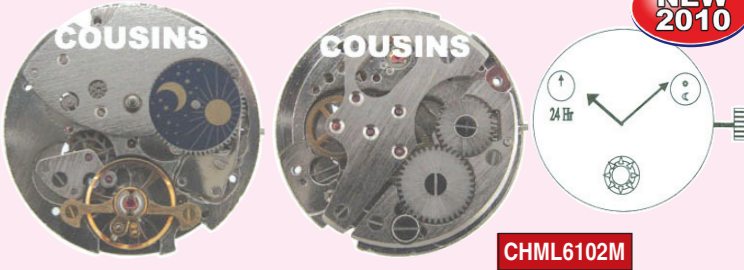

DG3806PB

NEW 2010

Ø26.00mm

- Height 6.22mm
- Hands: Hour, Minute & Center Seconds
- 3 Sub Dials: 3h = Date, 6h = Small Seconds, 9h = Day
- Auto Mechanical

DG3836P

NEW 2010

Ø26.00mm

- Height 5.97mm
- Hands: Hour, Minute, Center Seconds & 24hr
- Date @ 3h
- Auto Mechanical
- Gold Colour Plates

DG4813M

NEW 2010

Ø26.00mm

- Height 5.65mm
- Hands: Hour, Minute & Small Seconds
- 2 Sub Dials: 6h = Small Seconds, 12h = Date
- Auto Mechanical

DG380612DM

NEW 2010

Ø26.00mm

- Height 6.22mm
- Hands: Hour, Minute & Center Seconds
- Date @ 4.5h
- 3 Sub Dials: 3h = Month, 6h = 24hr, 9h = Day
- Auto Mechanical

38064M

Ø26.00mm

- Height 4.56mm
- Hands: Hour & Minute
- 2 Sub Dials: 2h = Sun / Moon, 10h = 24hr
- Fly Wheel at 6h
- Mechanical Mechanical

CHML6102M

NEW 2010

Ø26.00mm

- Height 5.87mm
- Date @ 3h
- 3 Sub Dials: 6h = Small Seconds, 9h = 24hr Moon, 12h = 12hr
- Minute Hand in Middle
- Hour Hand @ 12h

DG3806EB3DM

Ø26.00mm

- Height 6.22mm
- Hands: Hour, Minute & Center Seconds
- Date @ 6h
- 3 Sub Dials: 3h = Month, 6h = 24hr, 9h = Day
- Auto Mechanical

38066M

Ø26.00mm

- Height 5.50mm
- Hands: Hour, Minute & Center Seconds
- Date @ 3h
- Auto Mechanical