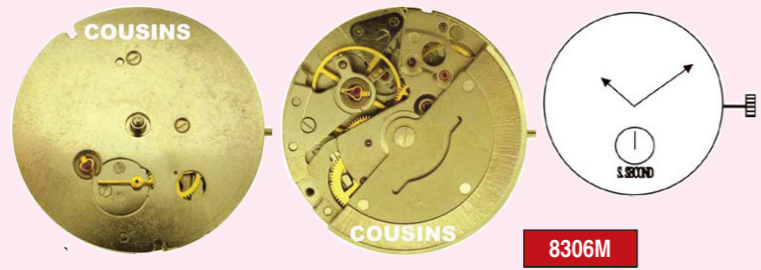

DG3806PB

NEW 2010

Ø26.00mm

- Height 6.22mm
- Hands: Hour, Minute & Center Seconds
- 3 Sub Dials: 3h = Date, 6h = Small Seconds, 9h = Day
- Auto Mechanical

DG3836P

NEW 2010

Ø26.00mm

- Height 5.97mm
- Hands: Hour, Minute, Center Seconds & 24hr
- Date @ 3h
- Auto Mechanical
- Gold Colour Plates

8347M

Ø26.00mm

- Height 5.97mm
- Hands: Hour, Minute, Center Seconds & 24hr
- Date @ 3h
- Auto Mechanical
- Steel Plates

CH3804BM

NEW 2010

Ø26.00mm

- Height 6.42mm
- Hands: Hour, Minute & Center Seconds
- 3 Sub Dials: 3h = Date, 6h = 24hr, 9h = Day
- Auto Mechanical

DG3836M

NEW 2010

Ø26.00mm

- Height 6.02mm
- Hands: Hour, Minute & Center Seconds
- 4 Sub Dials: 3h = Date, 6h = Sun / Moon, 9h = Day, 12h = Month
- Auto Mechanical

DG3847BM

NEW 2010

Ø26.00mm

- Height 5.87mm
- Hands: Hour, Minute, Minute, Small Seconds
- Auto Mechanical

DG4813M

NEW 2010

Ø26.00mm

- Height 5.65mm
- Hands: Hour, Minute & Small Seconds
- 2 Sub Dials: 6h = Small Seconds, 12h = Date
- Auto Mechanical

DG380612DM

NEW 2010

Ø26.00mm

- Height 6.22mm
- Hands: Hour, Minute & Center Seconds
- Date @ 4.5h
- 3 Sub Dials: 3h = Month, 6h = 24hr, 9h = Day
- Auto Mechanical