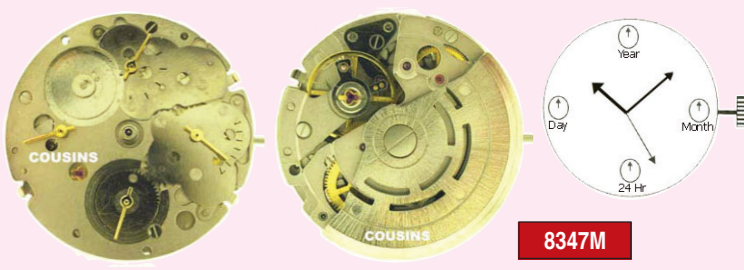

DG3806PB

NEW 2010

Ø26.00mm

- Height 6.22mm
- Hands: Hour, Minute & Center Seconds
- 3 Sub Dials: 3h = Date, 6h = Small Seconds, 9h = Day
- Auto Mechanical

DG3836P

NEW 2010

Ø26.00mm

- Height 5.97mm
- Hands: Hour, Minute, Center Seconds & 24hr
- Date @ 3h
- Auto Mechanical
- Gold Colour Plates

CH3804M

NEW 2010

Ø26.00mm

- Height 6.12mm
- Hands: Hour, Minute & Small Seconds
- Date @ 3h
- Small Seconds @ 9h
- Auto Mechanical

3809M

Ø26.00mm

- Height 6.02mm
- Hands: Hour, Minute & Center Seconds
- 4 Sub Dials: 3h = Month, 6h = 24hr, 9h = Day, 12h = Year
- Auto Mechanical

8347M

Ø26.00mm

- Height 5.97mm
- Hands: Hour, Minute, Center Seconds & 24hr
- Date @ 3h
- Auto Mechanical
- Steel Plates

CH3804BM

NEW 2010

Ø26.00mm

- Height 6.42mm
- Hands: Hour, Minute & Center Seconds
- 3 Sub Dials: 3h = Date, 6h = 24hr, 9h = Day
- Auto Mechanical

DG3836M

NEW 2010

Ø26.00mm

- Height 6.02mm
- Hands: Hour, Minute & Center Seconds
- 4 Sub Dials: 3h = Date, 6h = Sun / Moon, 9h = Day, 12h = Month
- Auto Mechanical

DG3847BM

NEW 2010

Ø26.00mm

- Height 5.87mm
- Hands: Hour, Minute, Minute, Small Seconds
- Auto Mechanical