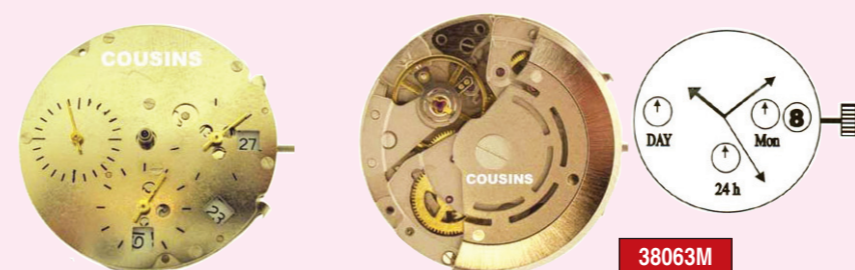

Ø26.00mm

- Height 3.90mm
- Hands: Hour, Minute & Center Seconds
- Date @ 3h
- Manual Mechanical

NEW 2010

Ø26.00mm

- Height 5.87mm
- Hands: Hour, Minute & Small Seconds
- Date @ 3h
- 1 Sub Dial: 9h = 24hr Moon
- Auto Mechanical

NEW 2010

Ø26.00mm

- Height 6.22mm
- Hands: Hour, Minute & Center Seconds
- 3 Sub Dials: 3h = Date, 6h = Small Seconds, 9h = Day
- Auto Mechanical

NEW 2010

Ø26.00mm

- Height 5.97mm
- Hands: Hour, Minute, Center Seconds & 24hr
- Date @ 3h
- Auto Mechanical
- Gold Colour Plates

NEW 2010

Ø26.00mm

- Height 6.12mm
- Hands: Hour, Minute & Small Seconds
- Date @ 3h
- Small Seconds @ 9h
- Auto Mechanical

Ø26.00mm

- Height 6.02mm
- Hands: Hour, Minute & Center Seconds
- 4 Sub Dials: 3h = Month, 6h = 24hr, 9h = Day, 12h = Year
- Auto Mechanical

Ø26.00mm

- Height 5.97mm
- Hands: Hour, Minute, Center Seconds & 24hr
- Date @ 3h
- Auto Mechanical
- Steel Plates

NEW 2010

Ø26.00mm

- Height 6.42mm
- Hands: Hour, Minute & Center Seconds
- 3 Sub Dials: 3h = Date, 6h = 24hr, 9h = Day
- Auto Mechanical

DG3836M

NEW 2010

Ø26.00mm

- Height 6.02mm
- Hands: Hour, Minute & Center Seconds
- 4 Sub Dials: 3h = Date, 6h = Sun / Moon, 9h = Day, 12h = Month
- Auto Mechanical

NEW 2010

Ø26.00mm

- Height 5.87mm
- Hands: Hour, Minute, Minute, Small Seconds
- Auto Mechanical

Ø26.00mm

- Height 6.22mm
- Hands: Hour, Minute & Center Seconds
- Date @ 3h
- 3 Sub Dials: 3h = Month, 6h = 24hr, 9h = Day
- Auto Mechanical

Ø26.00mm

- Height 4.60mm
- Hands: Hour, Minute & Center Second
- Date @ 3h
- Auto Mechanical

NEW 2010

Ø26.00mm

- Height 5.65mm
- Hands: Hour, Minute & Small Seconds
- 2 Sub Dials: 6h = Small Seconds, 12h = Date
- Auto Mechanical

NEW 2010

Ø26.00mm

- Height 6.22mm
- Hands: Hour, Minute & Center Seconds
- Date @ 4.5h
- 3 Sub Dials: 3h = Month, 6h = 24hr, 9h = Day
- Auto Mechanical

Ø26.00mm