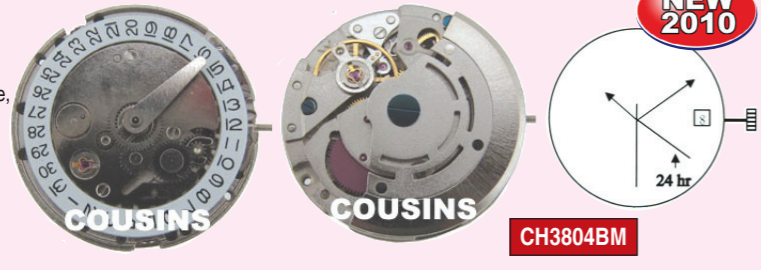

Ø26.00mm

- Height 3.90mm
- Hands: Hour, Minute & Center Seconds
- Date @ 3h
- Manual Mechanical

DG2833M

NEW 2010

Ø26.00mm

- Height 5.87mm
- Hands: Hour, Minute & Small Seconds
- Date @ 3h
- 1 Sub Dial: 9h = 24hr Moon
- Auto Mechanical

DG3806PB

NEW 2010

Ø26.00mm

- Height 6.22mm
- Hands: Hour, Minute & Center Seconds
- 3 Sub Dials: 3h = Date, 6h = Small Seconds, 9h = Day
- Auto Mechanical

DG3836P

NEW 2010

Ø26.00mm

- Height 5.97mm
- Hands: Hour, Minute, Center Seconds & 24hr
- Date @ 3h
- Auto Mechanical
- Gold Colour Plates

CH3804M

NEW 2010

Ø26.00mm

- Height 6.12mm
- Hands: Hour, Minute & Small Seconds
- Date @ 3h
- Small Seconds @ 9h
- Auto Mechanical

3809M

Ø26.00mm

- Height 6.02mm
- Hands: Hour, Minute & Center Seconds
- 4 Sub Dials: 3h = Month, 6h = 24hr, 9h = Day, 12h = Year
- Auto Mechanical

8347M

Ø26.00mm

- Height 5.97mm
- Hands: Hour, Minute, Center Seconds & 24hr
- Date @ 3h
- Auto Mechanical
- Steel Plates

CH3804BM

NEW 2010

Ø26.00mm

- Height 6.42mm
- Hands: Hour, Minute & Center Seconds
- 3 Sub Dials: 3h = Date, 6h = 24hr, 9h = Day
- Auto Mechanical