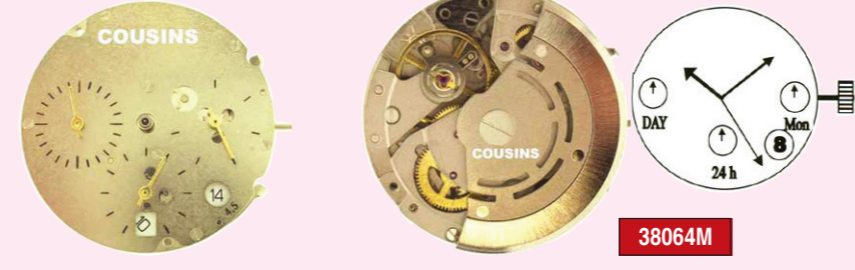

Ø26.00mm

- Height 3.90mm
- Hands: Hour, Minute & Center Seconds
- Date @ 3h
- Manual Mechanical

DG2833M

NEW 2010

Ø26.00mm

- Height 5.87mm
- Hands: Hour, Minute & Small Seconds
- Date @ 3h
- 1 Sub Dial: 9h = 24hr Moon
- Auto Mechanical

DG3806PB

NEW 2010

Ø26.00mm

- Height 6.22mm
- Hands: Hour, Minute & Center Seconds
- 3 Sub Dials: 3h = Date, 6h = Small Seconds, 9h = Day
- Auto Mechanical

DG3836P

NEW 2010

Ø26.00mm

- Height 5.97mm
- Hands: Hour, Minute, Center Seconds & 24hr
- Date @ 3h
- Auto Mechanical
- Gold Colour Plates

DG4813M

NEW 2010

Ø26.00mm

- Height 5.65mm
- Hands: Hour, Minute & Small Seconds
- 2 Sub Dials: 6h = Small Seconds, 12h = Date
- Auto Mechanical

DG380612DM

NEW 2010

Ø26.00mm

- Height 6.22mm
- Hands: Hour, Minute & Center Seconds
- Date @ 4.5h
- 3 Sub Dials: 3h = Month, 6h = 24hr, 9h = Day
- Auto Mechanical

38064M

Ø26.00mm

- Height 4.56mm
- Hands: Hour & Minute
- 2 Sub Dials: 2h = Sun / Moon, 10h = 24hr
- Fly Wheel at 6h
- Mechanical Mechanical

CHML6102M

NEW 2010

Ø26.00mm

- Height 5.87mm
- Date @ 3h
- 3 Sub Dials: 6h = Small Seconds, 9h = 24hr Moon, 12h = 12hr
- Minute Hand in Middle
- Hour Hand @ 12h